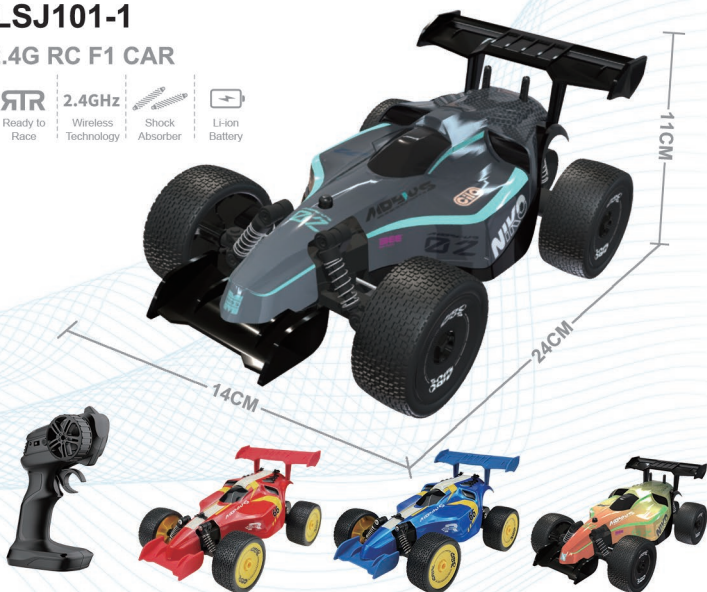

1/18 2.4G RC F1 CAR

Rubber
Tire

Ready to
Race

2.4GHz

Wireless
Technology

Shock
Absorber

Li-ion
Battery

NO.LSJ101-3