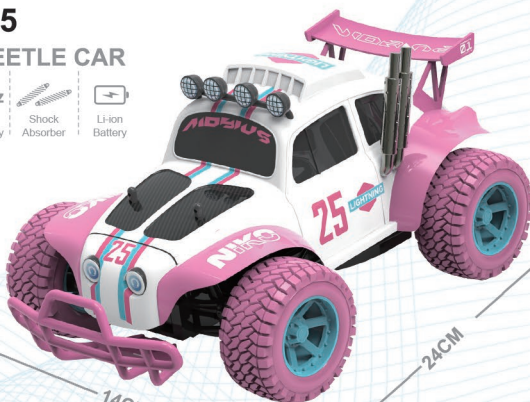

1/18 2.4G RC BEETLE CAR

Rubber
Tire

Ready to
Race

2.4GHz

Wireless
Technology

Shock
Absorber

Li-ion
Battery

NO.LSJ901-2