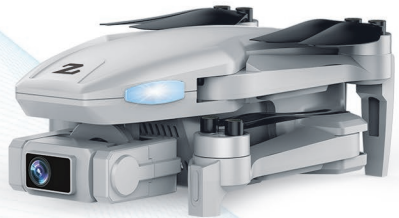

汕头市飞立特航模实业有限公司

NO.H851SW ZUBO PRO

Brushless motor

GPS positioning

5G WIFI

Folding arm

Automatic
Return home

Two-axis
stabilized gimbal