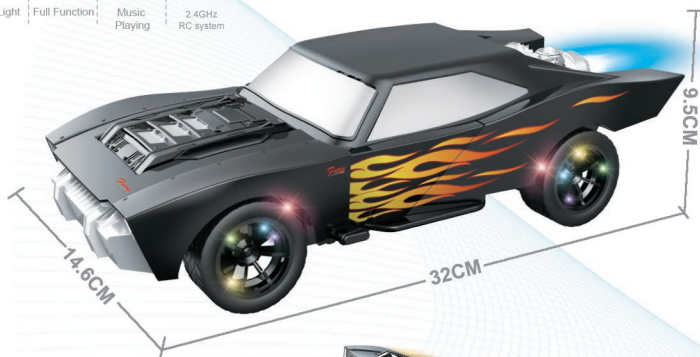

NO.LSD06

2.4G RC DRIFT CAR WITH WATER SMOKE

Led Light

Full Function

MUSIC
Playing

2.4GHz
RC system

NO.LSG162

1/16 FULL-SCALE RC HIGH SPEED CAR