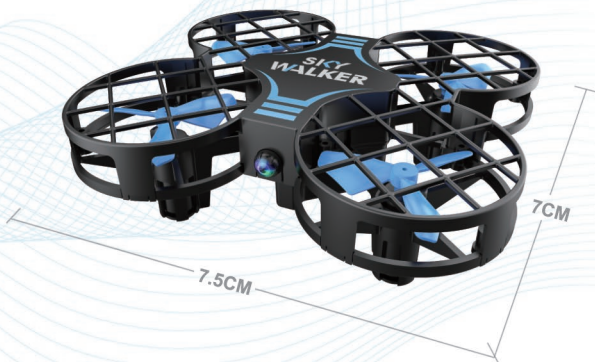

NO.H823HW SKY WALKER

 3 Speeds	 3D flips "n" rolls	 Auto Hover	 One key return
 Headless mode	 2.4GHz	 Build-in Camera	 USB charge