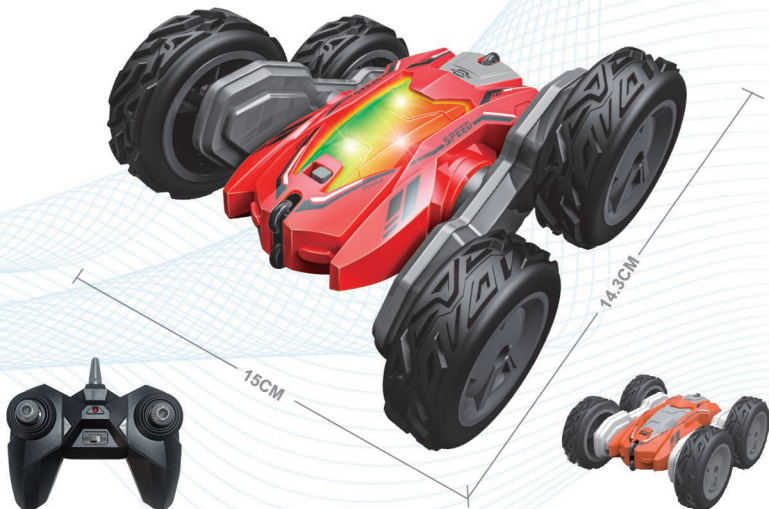

NO.LSC127

2.4G RC SINGLE-BLADE HELICOPTER WITH CAMERA

Optical flow positioning

HD camera

APP control

3 Speeds

Auto Hover

Automatic Return home

NO.H833

2.4G RC STUNT CAR

Led Light

Stunt Tire

Full Function

360° ROTATION

Double-side body

NO.H835

2.4G RC STUNT CAR

Led Light

Stunt Tire

Full Function

360° ROTATION

Double-side body

NO.H838

2.4G RC STUNT CAR