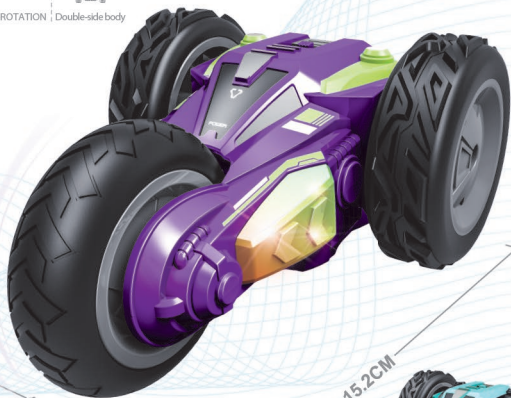

2.4G RC STUNT CAR

Led Light

Stunt Tire

Full Function

360° ROTATION

Double-side body

NO.H838

2.4G RC STUNT CAR

Led Light

Stunt Tire

Full Function

360° ROTATION

Double-side body

NO.LSH850

2.4G RC DRIFT STUNT CAR WITH WATER SMOKE

Led Light

Music Playing

1:16 Scale

USB Charge

Full Function

360° ROTATION

NO.LSY240/241/242/243

1/24 27MHZ RC CAR WITH LED LIGHT

Lights