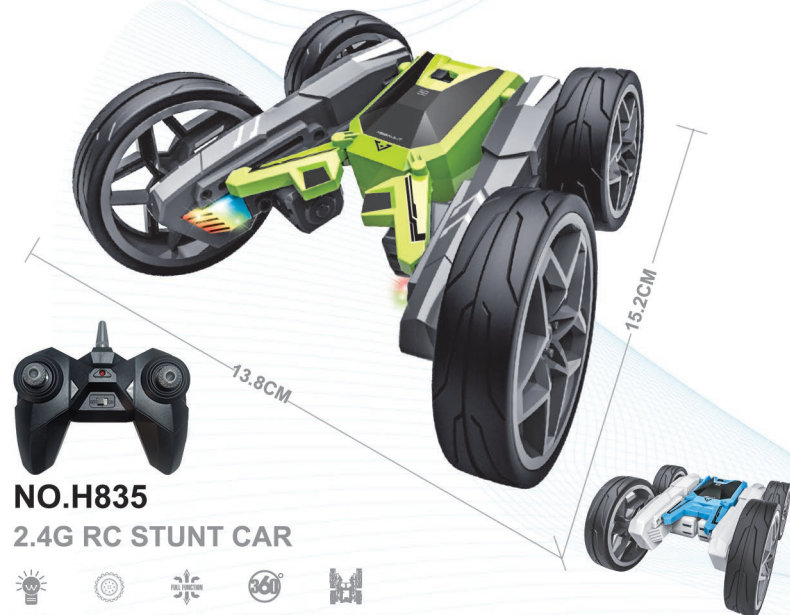

NO.LSC127

2.4G RC SINGLE-BLADE HELICOPTER WITH CAMERA

Optical flow positioning

HD camera

APP control

3 Speeds

Auto Hover

Automatic Return home

NO.H833

2.4G RC STUNT CAR

Led Light

Stunt Tire

Full Function

360° ROTATION

Double-side body

NO.H835

2.4G RC STUNT CAR

Led Light

Stunt Tire

Full Function

360° ROTATION

Double-side body

NO.H838

2.4G RC STUNT CAR